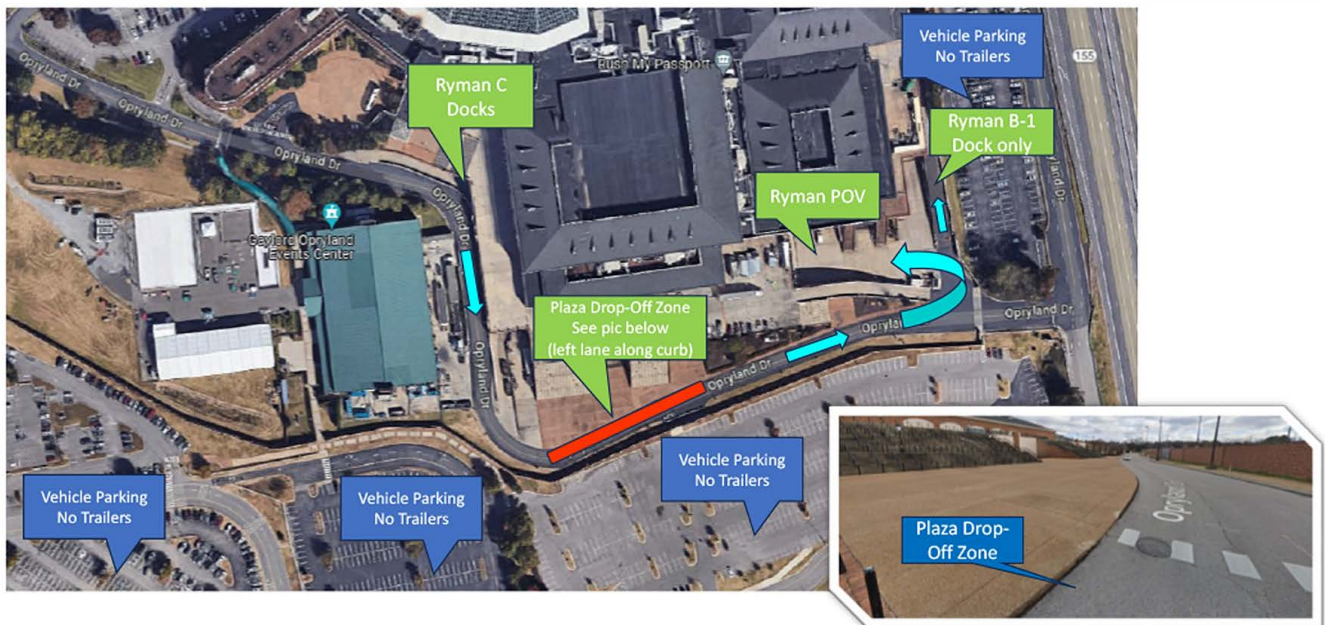

MARSHALLING MAP

1

- ★ Marshaling Yard / Starting Point & Small Truck/Trailer Parking
- ★ Semi-Trailer Parking
- ➔ Path Around Gaylord Opryland After Receiving Pass

2

- ➔ Enter Loop on Opry Mills Drive from McGavock Parkway (light past Opryland Circle)
- ➔ Path for POV after receiving the dashboard pass from the Marshaling Yard and wristbands from Gaylord Security

3

- ➔ Gaylord Loop
- ➔ Ryman C Docks
- ➔ Continue to Plaza & Ryman B Docks

4

5

Move-In hours

Tuesday, Feb. 13 - 1 to 10 p.m.
last vehicle dispatched from marshaling yard at 8:30 p.m.

Wednesday, Feb. 14 - 8:30 a.m. to 10 p.m.
last vehicle dispatched from marshaling yard at 8:30 p.m.