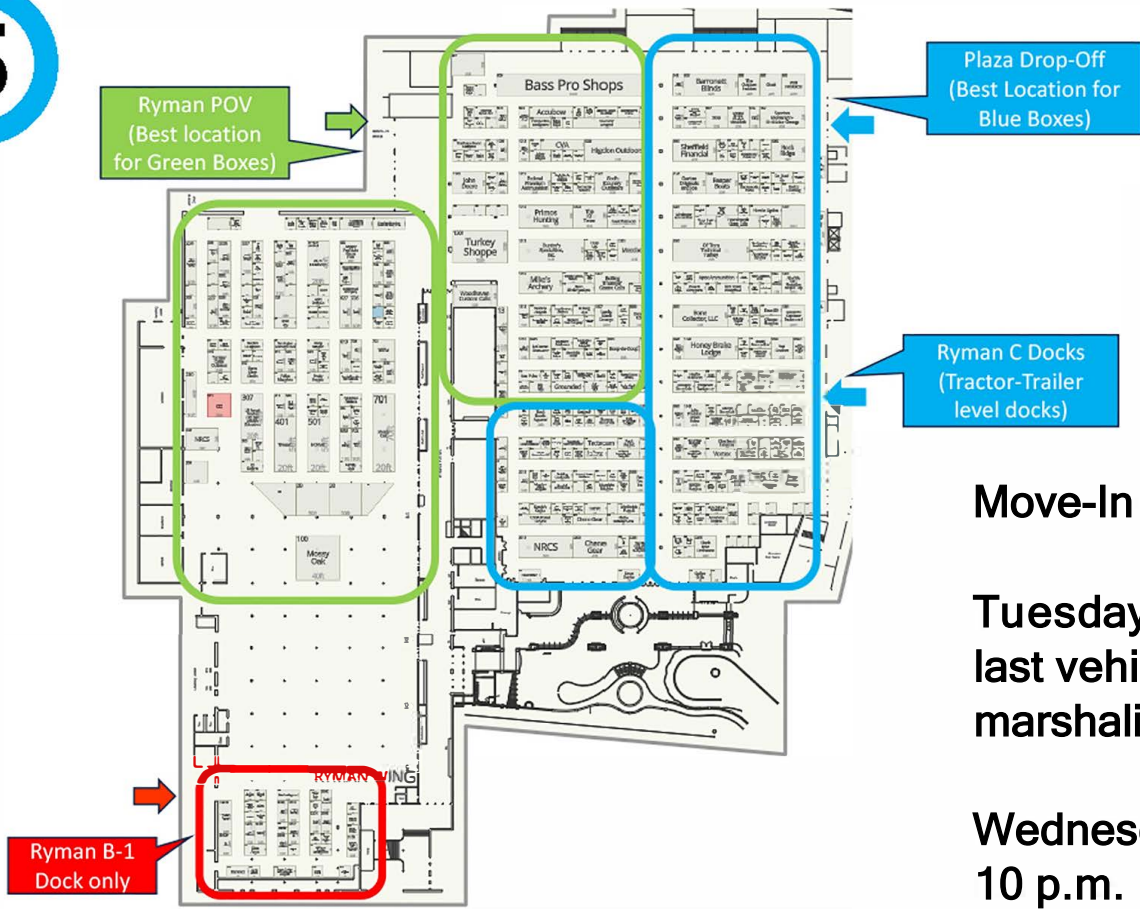

MARSHALLING MAP

1

- ★ Marshaling Yard / Starting Point & Small Truck/Trailer Parking
- ★ Semi-Trailer Parking
- ➔ Path Around Gaylord Opryland After Receiving Pass

2

- ➔ Enter Loop on Opry Mills Drive from McGavock Parkway (light past Opryland Circle)
- ➔ Path for POV after receiving the dashboard pass from the Marshaling Yard and wristbands from Gaylord Security

3

- ➔ Gaylord Loop
- ➔ Ryman C Docks
- ➔ Continue to Plaza & Ryman B Docks

4

5

Move-In hours

Tuesday, Feb. 13 - 1 to 10 p.m.
last vehicle dispatched from marshaling yard at 8:30 p.m.

Wednesday, Feb. 14 - 8:30 a.m. to 10 p.m.
last vehicle dispatched from marshaling yard at 8:30 p.m.

Thursday, Feb. 15 - 7 to 9:30 a.m.