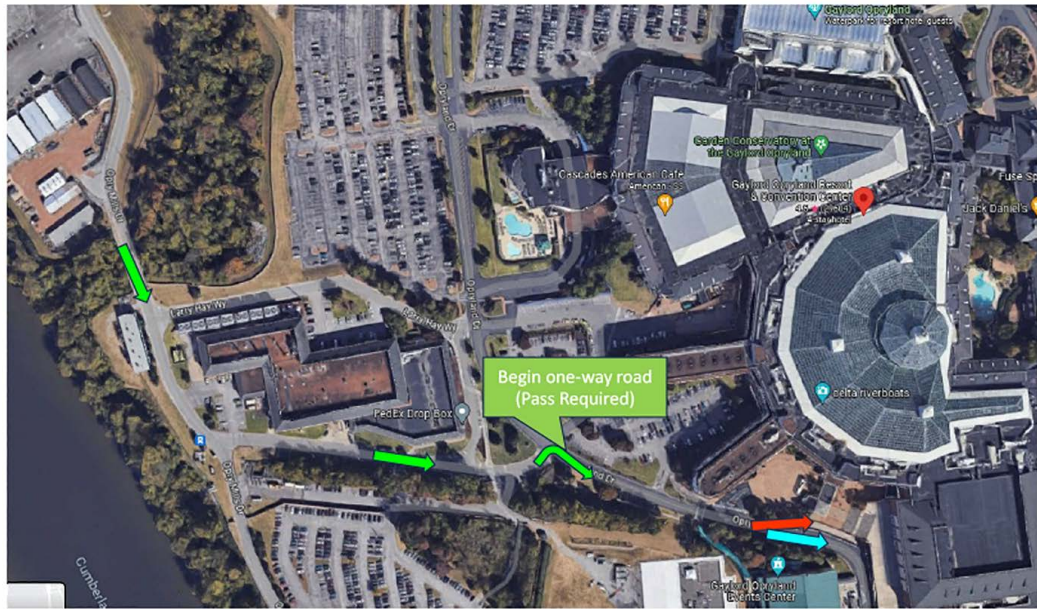

MARSHALLING MAP

1

- ★ Marshaling Yard / Starting Point & Small Truck/Trailer Parking
- ★ Semi-Trailer Parking
- ➔ Path Around Gaylord Opryland After Receiving Pass

2

- ➔ Enter Loop on Opry Mills Drive from McGavock Parkway (light past Opryland Circle)
- ➔ Path for POV after receiving the dashboard pass from the Marshaling Yard and wristbands from Gaylord Security

3

- ➔ Gaylord Loop
- ➔ Ryman C Docks
- ➔ Continue to Plaza & Ryman B Docks

4

5

Move-In hours

Tuesday, Feb. 13 - 1 to 10 p.m.
last vehicle dispatched from marshaling yard at 8:30 p.m.

Wednesday, Feb. 14 - 8:30 a.m. to 10 p.m.
last vehicle dispatched from marshaling yard at 8:30 p.m.